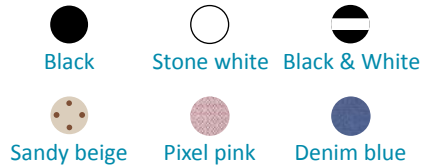

01 Step One

First, choose between **5 chassis colours**: fashionable **Rose Gold**, luxurious **Champagne**, elegant **Black**, striking **Aluminium** or modern **Graphite Grey**. All chassis colours combine perfectly with any **mima** collection.

Rose Gold

Champagne

Black

Aluminium

Graphite Grey

02 Step Two

Second, choose a striking base colour for the seat, canopy, basket covers and sleeves: Each colour in the **mima** collection evokes a different scenario.

Champagne

Argento

Snow White

Black

Camel

03 Step Three

And lastly, choose a **starter pack** colour to create your winning combination.

Black

Stone White

Black & White

Sandy Beige

Pixel Pink

Denim Blue

Accessories

Complete your travels with our eye-catching accessories.

Starter Pack